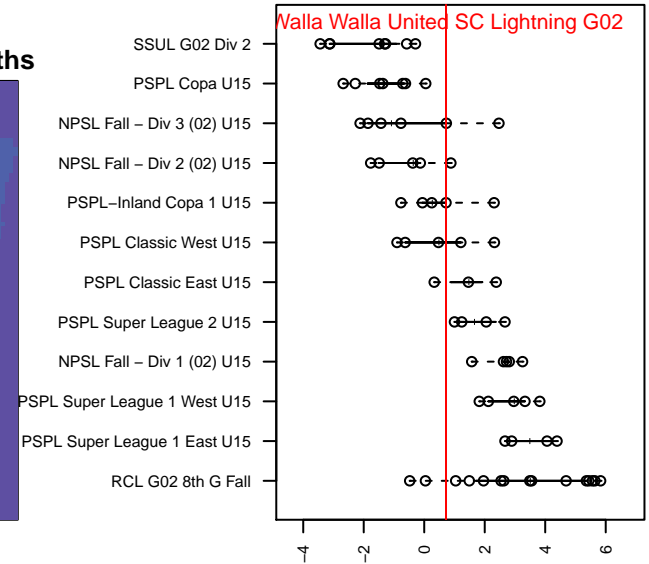

Walla Walla United SC Lightning G02

Walla Walla United SC
 Walla Walla, WA
 G02 total strength=1269
 attack=8.97 defense=2.88
 fall league = PSPL–Inland Copa 1 U15
 spr league = Spr PSPL–Inland Copa 1 U16

alt names used:
 Walla Walla United Soccer Club 2002

Venues played:
 2016 PSPL–Inland Copa 1 U15
 2016 Spr PSPL–Inland Copa 1 U16

Walla Walla United SC Lightning G02
 Dots are actual minus expected GF (blue circles) and GA (red triangles).
 Blue line is smoothed change in attack strength. Red is smoothed change in defense strength.

**attack and defense variance (black dot)
relative to other teams
and top 10 in region**

**attack and defense rating
relative to others at age
and all opponents in last 13 months**

Performance relative to 13 month average