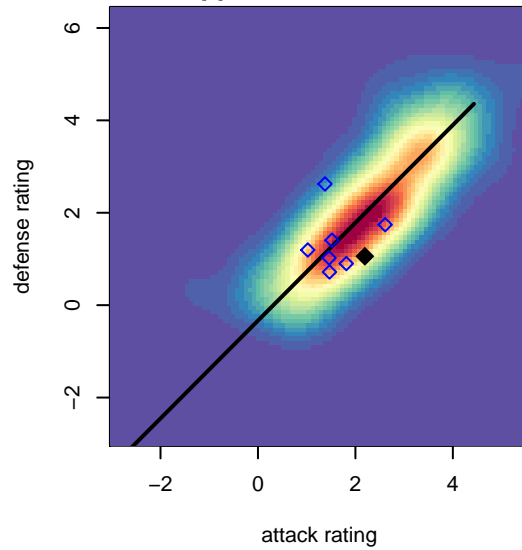

alt names used:
 Walla Walla United Soccer Club 2002

Venues played:
 2016 PSPL–Inland Copa 1 U15
 2016 Spr PSPL–Inland Copa 1 U16

Walla Walla United SC Lightning G02
 Dots are actual minus expected GF (blue circles) and GA (red triangles).
 Blue line is smoothed change in attack strength. Red is smoothed change in defense strength.

**attack and defense variance (black dot)
relative to other teams
and top 10 in region**

**attack and defense rating
relative to others at age
and all opponents in last 13 months**

Performance relative to 13 month average