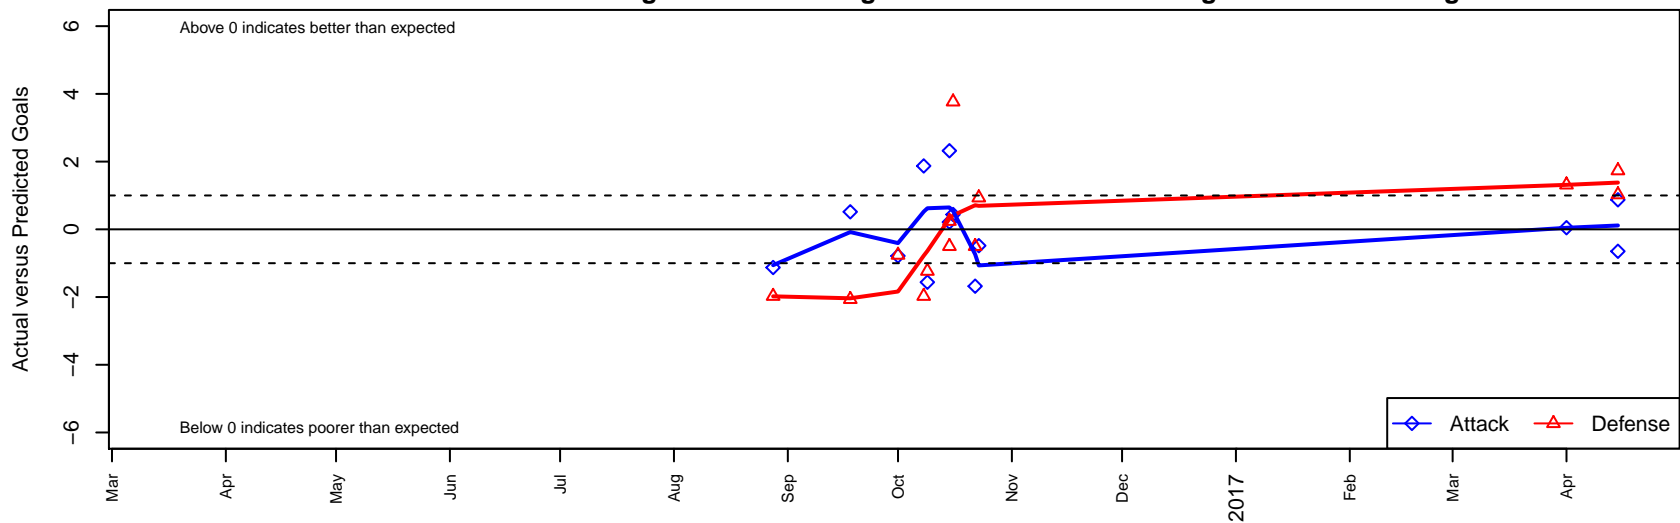

Walla Walla United SC Lightning G02

Walla Walla United SC
 Walla Walla, WA
 G02 total strength=1269
 attack=8.97 defense=2.88
 fall league = PSPL–Inland Copa 1 U15
 spr league = Spr PSPL–Inland Copa 1 U16

alt names used:
 Walla Walla United Soccer Club 2002

Venues played:
 2016 PSPL–Inland Copa 1 U15
 2016 Spr PSPL–Inland Copa 1 U16

Walla Walla United SC Lightning G02
 Dots are actual minus expected GF (blue circles) and GA (red triangles).
 Blue line is smoothed change in attack strength. Red is smoothed change in defense strength.

**attack and defense variance (black dot)
relative to other teams
and top 10 in region**

**attack and defense rating
relative to others at age
and all opponents in last 13 months**

Performance relative to 13 month average